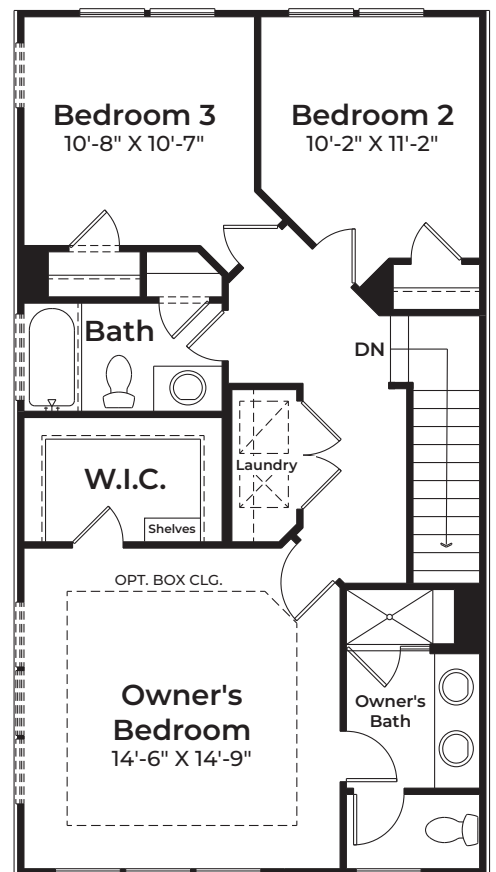

The Kenridge

3 Bedrooms | 2.5 Bathrooms | 2-Car Garage | 2,154+ SF

BASE PRICE
HOMESITE NUMBER
HOMESITE PREMIUM
OPTIONS
TOTAL

LOWER LEVEL

MAIN LEVEL

UPPER LEVEL