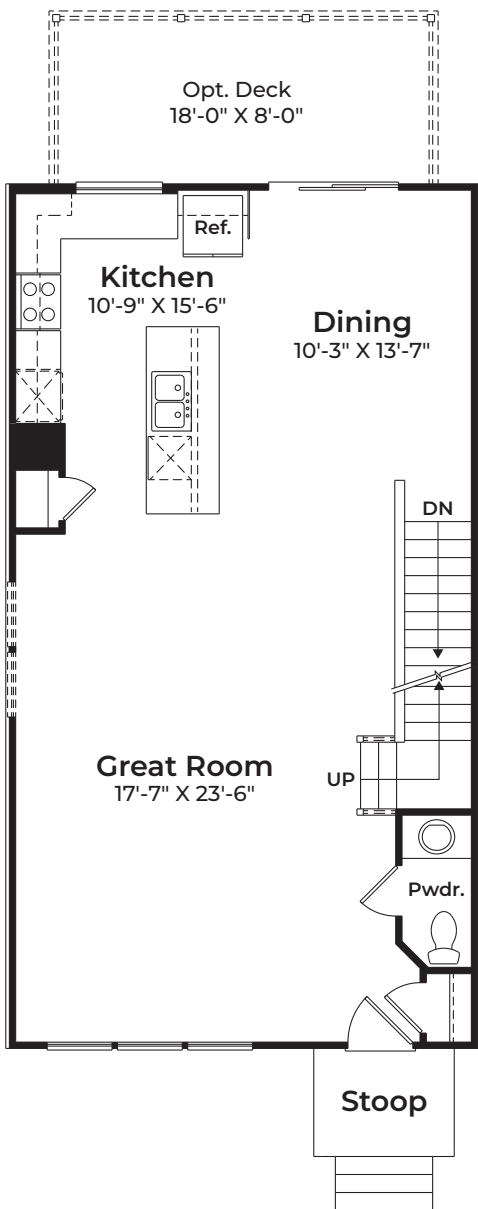

The Kenridge

3 Bedrooms | 2.5 Bathrooms | 2-Car Garage | 2,154+ SF

BASE PRICE
HOMESITE NUMBER
HOMESITE PREMIUM
OPTIONS
TOTAL

LOWER LEVEL

MAIN LEVEL

UPPER LEVEL