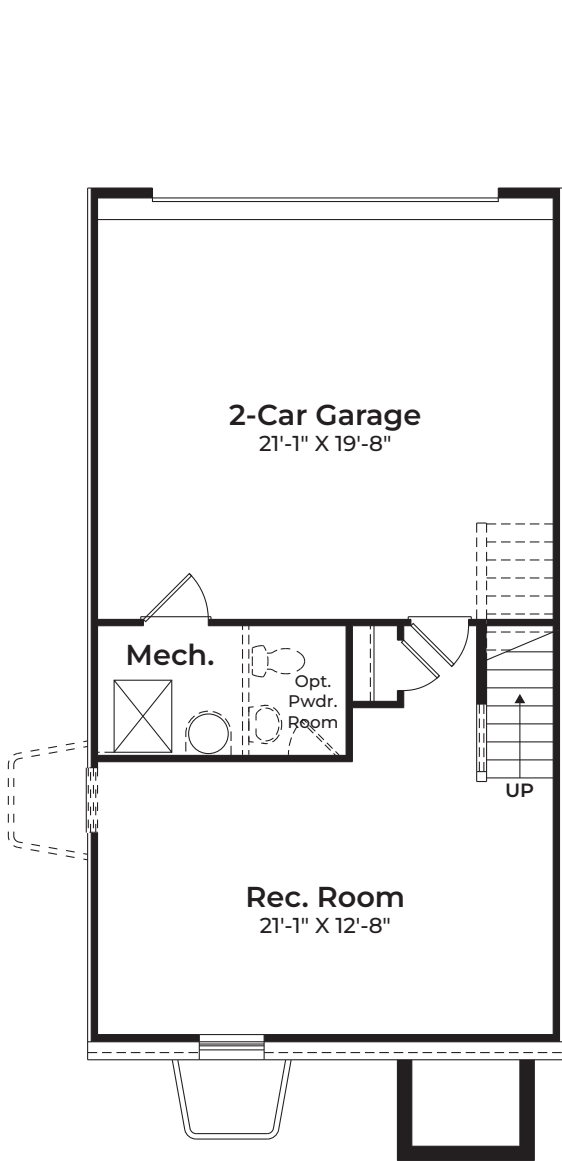

The Kenridge

3 Bedrooms | 2.5 Bathrooms | 2-Car Garage | 2,154+ SF

BASE PRICE
HOMESITE NUMBER
HOMESITE PREMIUM
OPTIONS
TOTAL

LOWER LEVEL

MAIN LEVEL

UPPER LEVEL